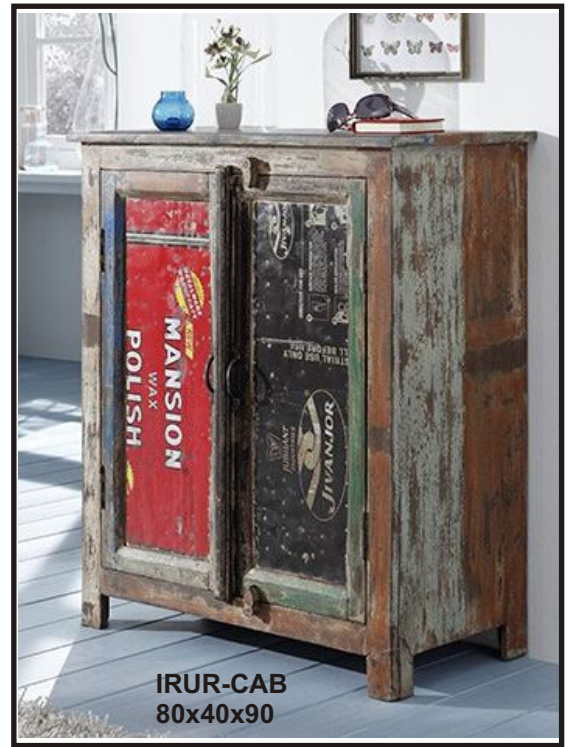

Rustic Rangila

Made From Recycled Old Wood Sourced From Old Ships And Buildings & Old Iron Sheet Each Piece Is Wonderfully Unique Have Its Own Colour, Texture And Accents Will Vary , While Retaining It's Style Represented Here 100% Eco-Friendly.

IRUR-ET
40x40x60

IRUR-DC
45x45x95

IRUR-180
180x90x78

IRUR-AL
90x45x180

IRUR-180 180x90x78
IRUR-DC 45x45x95

IRUR-TVC
150x45x50

IRUR-CAB
80x40x90

IRUR-4D
90x45x90