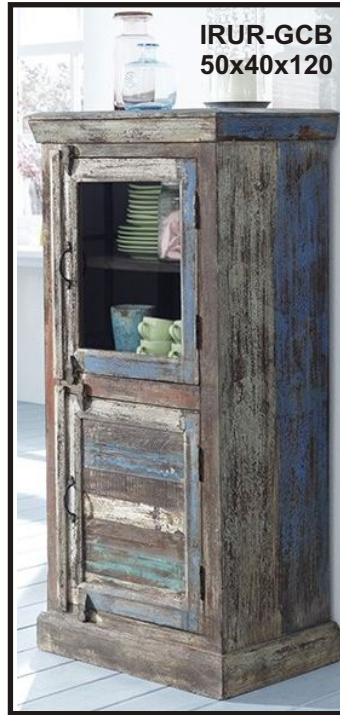

Rustic Rangila

Made From Recycled Old Wood Sourced From Old Ships And Buildings & Old Iron Sheet Each Piece Is Wonderfully Unique Have Its Own Colour, Texture And Accents Will Vary , While Retaining It's Style Represented Here 100% Eco-Friendly.

IRUR-ET
40x40x60

IRUR-DC
45x45x95

IRUR-180
180x90x78

IRUR-AL
90x45x180

IRUR-180 180x90x78
IRUR-DC 45x45x95

IRUR-TVC
150x45x50

IRUR-CAB
80x40x90

IRUR-4D
90x45x90

IRUR-GCB
50x40x120

IRUR-2SB
90x45x90

IRUR-TB
90x90x45

IRUR-BS
45x32x60