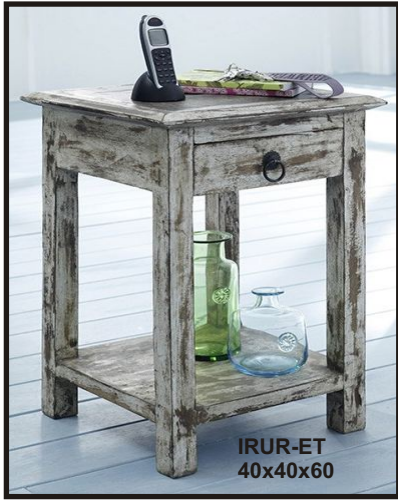

Rustic Rangila

Made From Recycled Old Wood Sourced From Old Ships And Buildings & Old Iron Sheet Each Piece Is Wonderfully Unique Have Its Own Colour, Texture And Accents Will Vary , While Retaining It's Style Represented Here 100% Eco-Friendly.

IRUR-ET
40x40x60

IRUR-DC
45x45x95

IRUR-180
180x90x78

IRUR-AL
90x45x180

IRUR-180 180x90x78
IRUR-DC 45x45x95

IRUR-TVC
150x45x50

IRUR-CAB
80x40x90

IRUR-4D
90x45x90